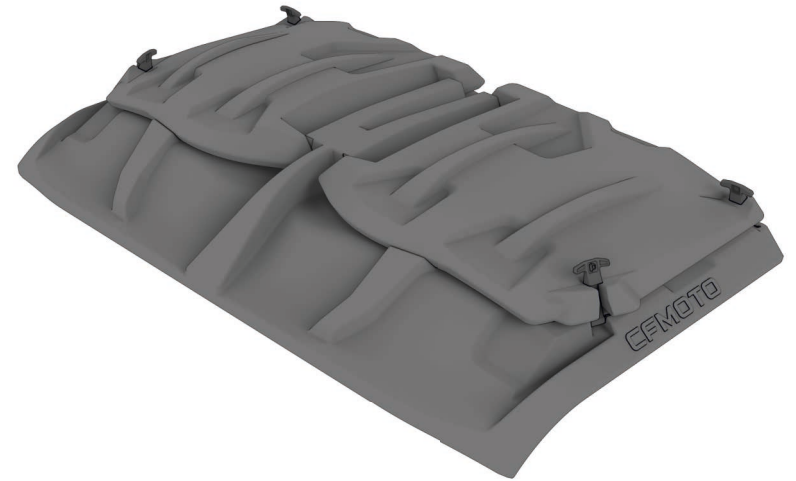

www.tssstbox.com